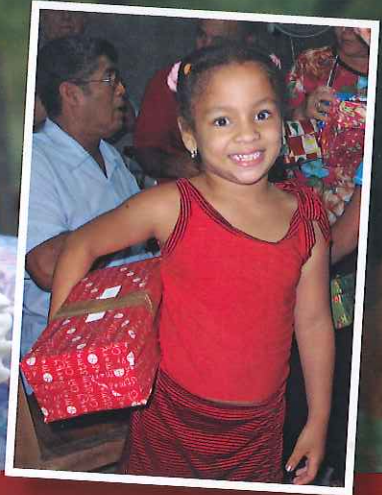

It costs us £2 per box to collect, pack, store, transport and distribute each Shoe Box and in a time of ever increasing costs your contributions would be very welcome. Thank you

Send a smile...

SHOEBOX APPEAL

Imagine a year without presents! For most of us in the UK this is almost unheard of. For some in the poorer parts of the world the gift of a shoebox is a dream come true, or an answer to a prayer. This is why we deliver shoeboxes throughout the year, not just at Christmas. It is quite likely to be the only gift they will receive that year.